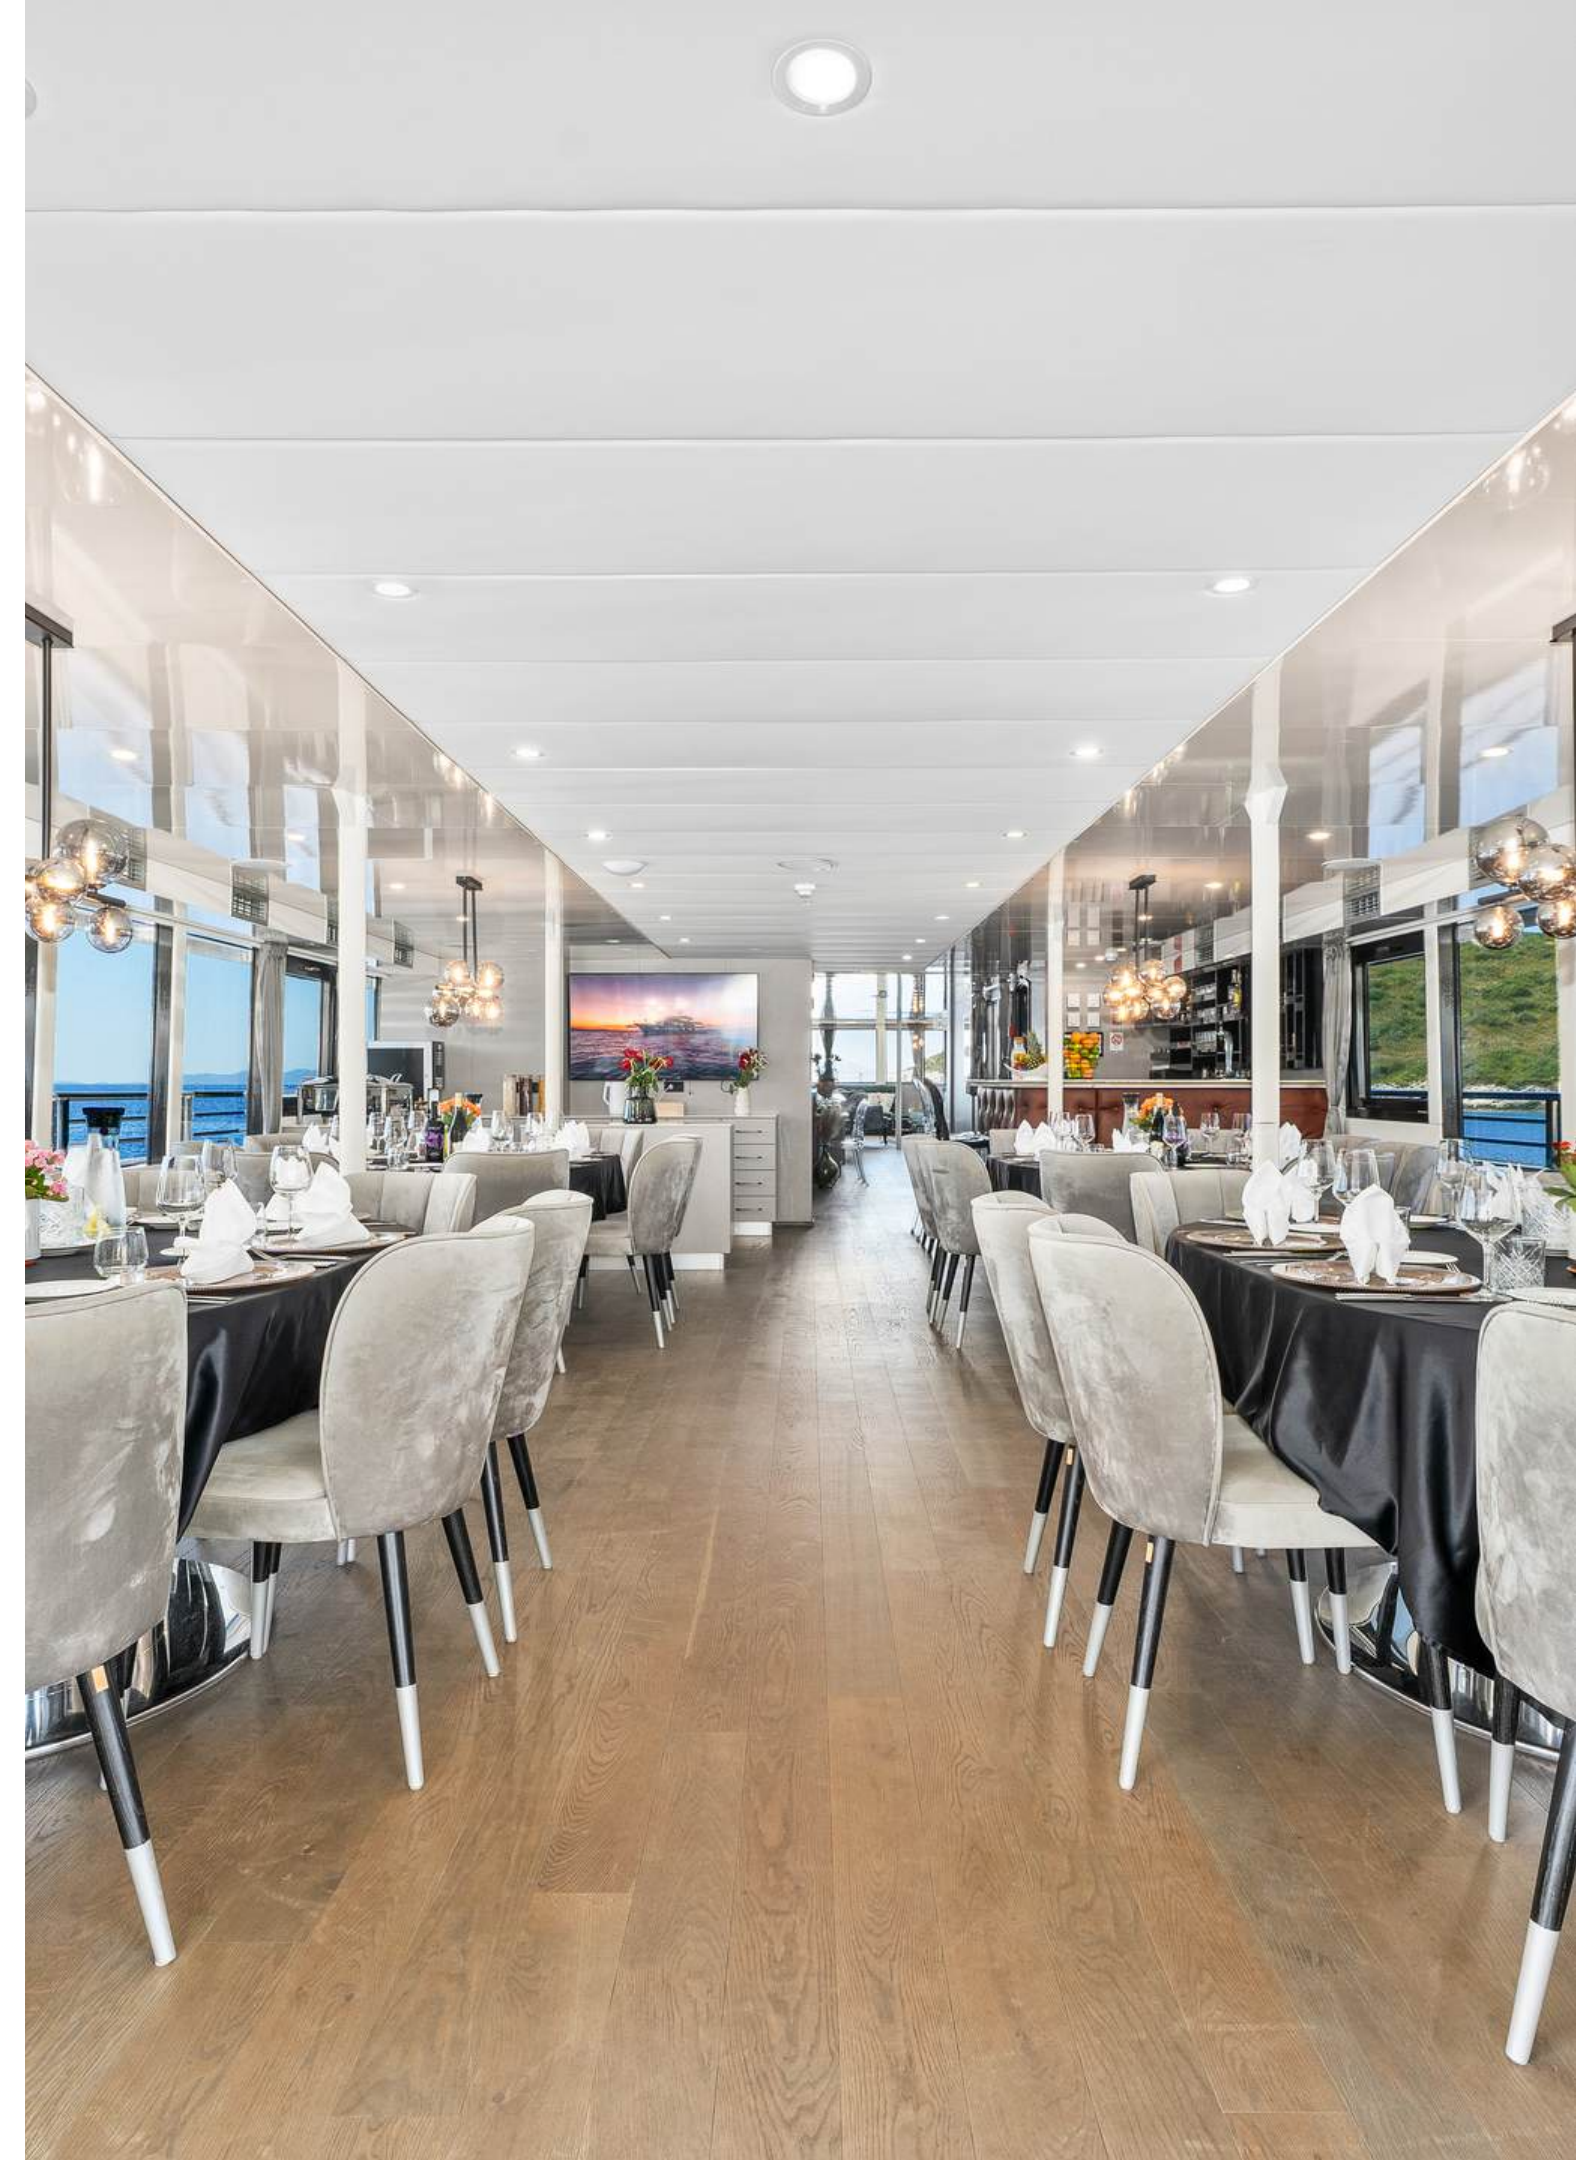

# PURE SPACE

The interior feels bright, open, and easy to enjoy from the first moment on board. Large windows bring in plenty of natural light and keep the sea in view throughout the day.

The full length salon offers plenty of space to relax, dine, and spend time together. Soft seating, elegant dining areas, a bar, and a piano create a refined and welcoming atmosphere indoors.