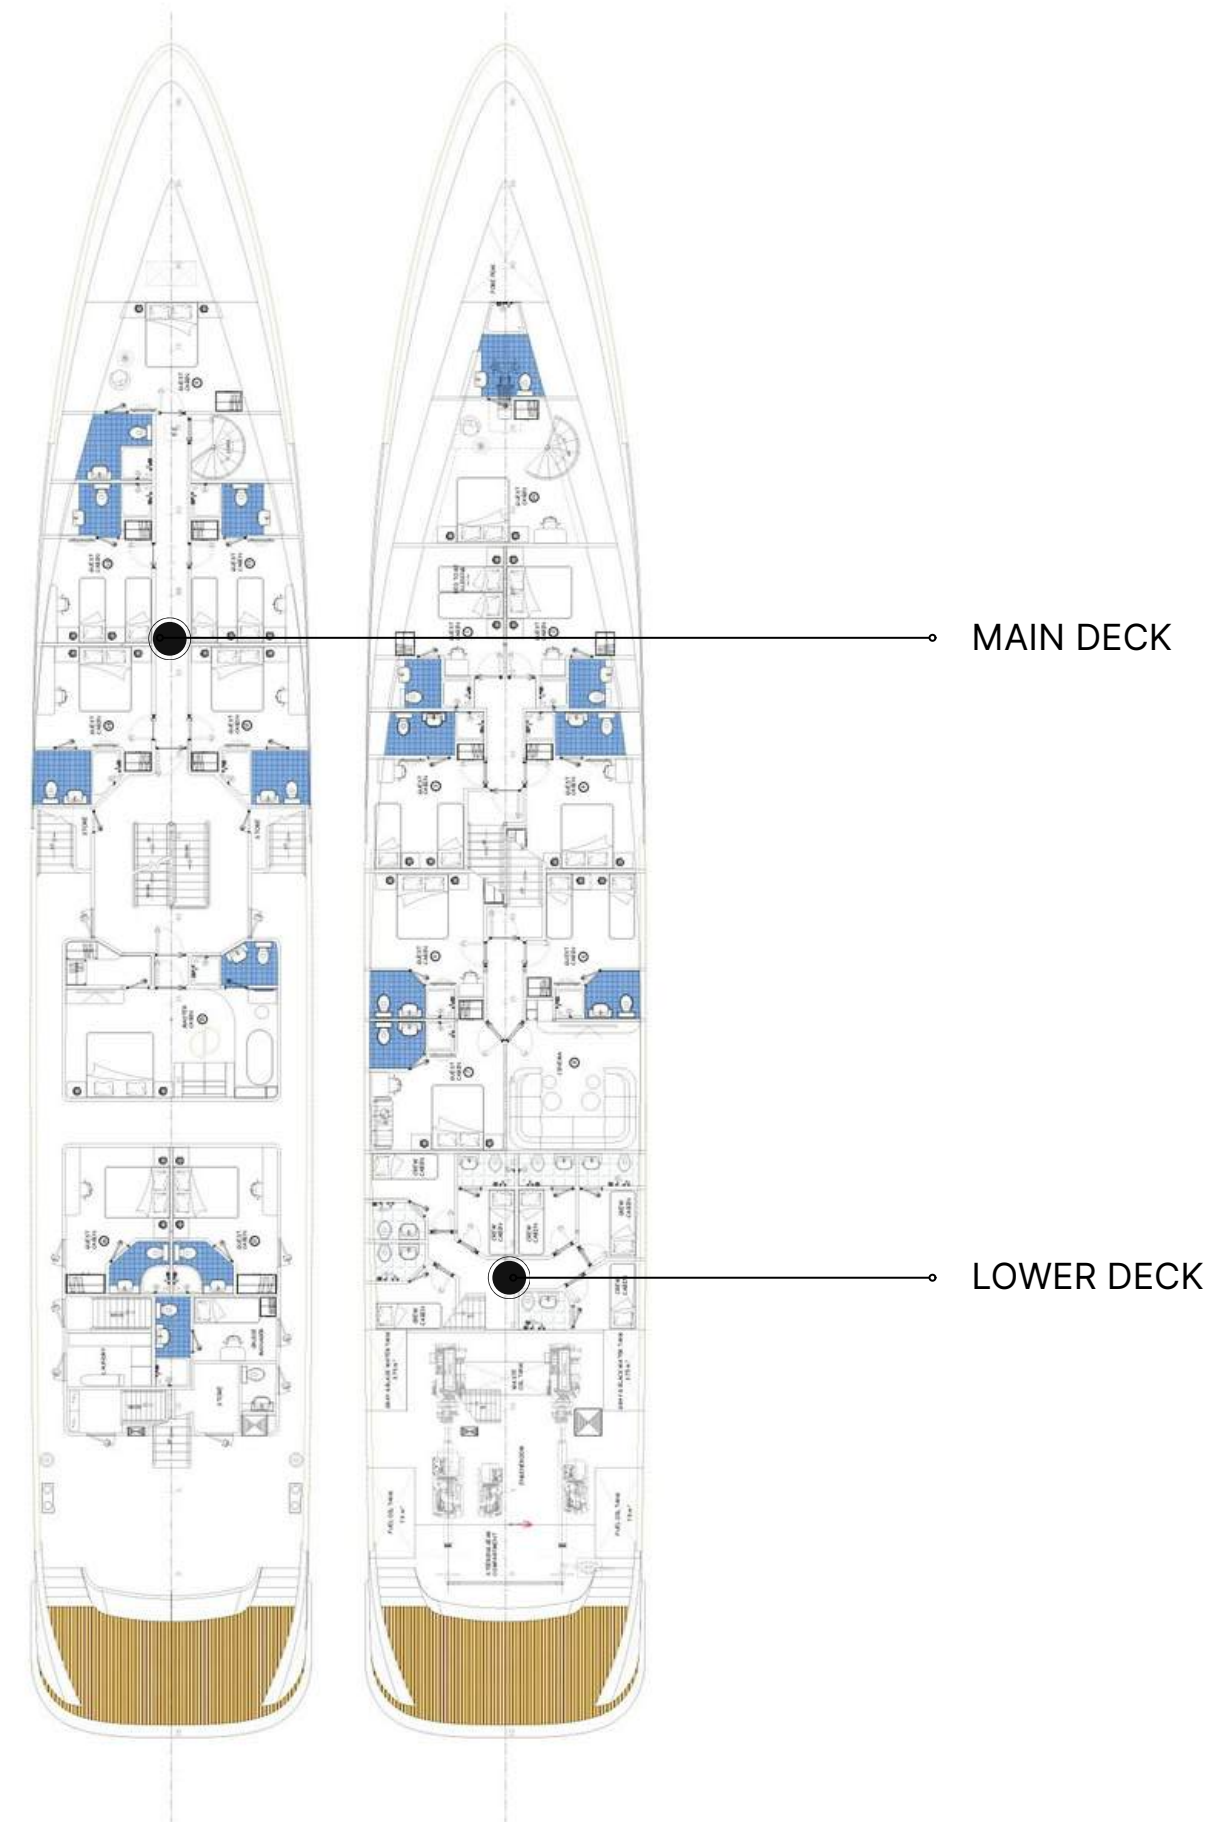

# SPECIFICATIONS

Length **52 m** (170' 7")  
Beam **8.6 m** (28' 2")  
Draft **3.5 m** (11' 5")

Cruise speed **8.5 knots**  
Cabins / Guests **16 / 32**  
Built / Renovated **2021 / 2024**

# CABIN DESCRIPTION

## MAIN DECK

**1 Master cabin** with a double bed. Private bathroom with shower box and home-type toilet. Bathtub in the cabin.

**5 Double cabins** with a double bed. Private bathroom with shower box and home-type toilet.

# MASTER CABIN

The master cabin offers the most space on board, with 22 m<sup>2</sup> of comfort and privacy. It features a fixed double bed (180 x 195 cm), a private bathroom, and a bathtub in the cabin, creating a calm and refined retreat for a truly relaxing stay.