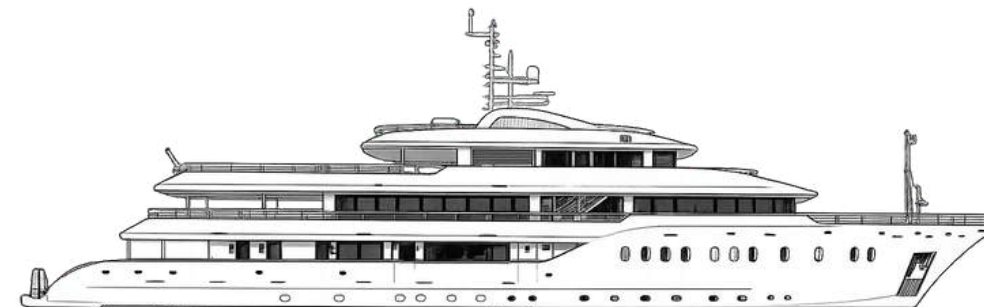

SPECIFICATIONS

Length **52 m** (170' 7")
Beam **8.6 m** (28' 2")
Draft **3.5 m** (11' 5")

Cruise speed **8.5 knots**
Cabins / Guests **16 / 32**
Built / Renovated **2021 / 2024**

Crew Description

12 crew members (Captain, Chief Officer, Chief Stewardess, 2 Chefs, Second Officer, Third Officer, Barman, Waiter, 2 Stewardesses)

Water Sports

2 Jet Skis, 2 E-Foils, 2 SeaBobs, 2 Paddleboards, 2 Kayaks, Ringo Ride, Water Skis, Inflatable Swimming Platform, Waterslide